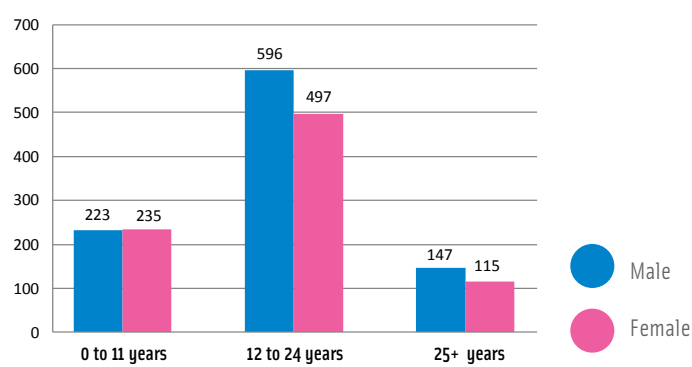

Program Staffing
\$1,411,207

City of Winnipeg **\$230,705**

Other **\$139,999**

Province of Manitoba
\$373,335

An audited financial statement is available upon request.

ATTENDANCE

DONOR SUPPORT IS ESSENTIAL TO ENSURING ROSSBROOK HOUSE CONTINUES TO BE A SAFE PLACE FOR CHILDREN AND YOUTH TO BELONG, PLAY, LEARN AND BECOME... THANK YOU TO ALL SUPPORTERS WHO MAKE THIS POSSIBLE.