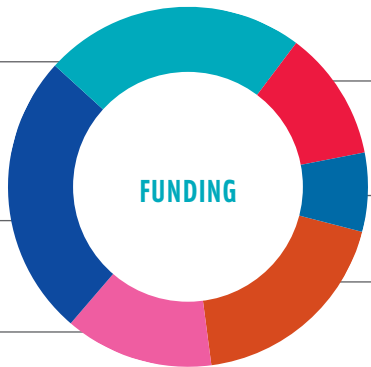

FINANCIAL INFORMATION

Private Donors, Church Groups, Family Foundations & Service Clubs
$464,441

Rossbrook House Foundation
$503,150

United Way of Winnipeg
$264,189

Program Staffing
$1,411,207