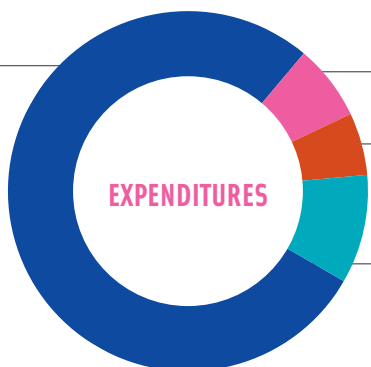

City of Winnipeg **$230,705**

Other **$139,999**

Province of Manitoba
$373,335

An audited financial statement is available upon request.