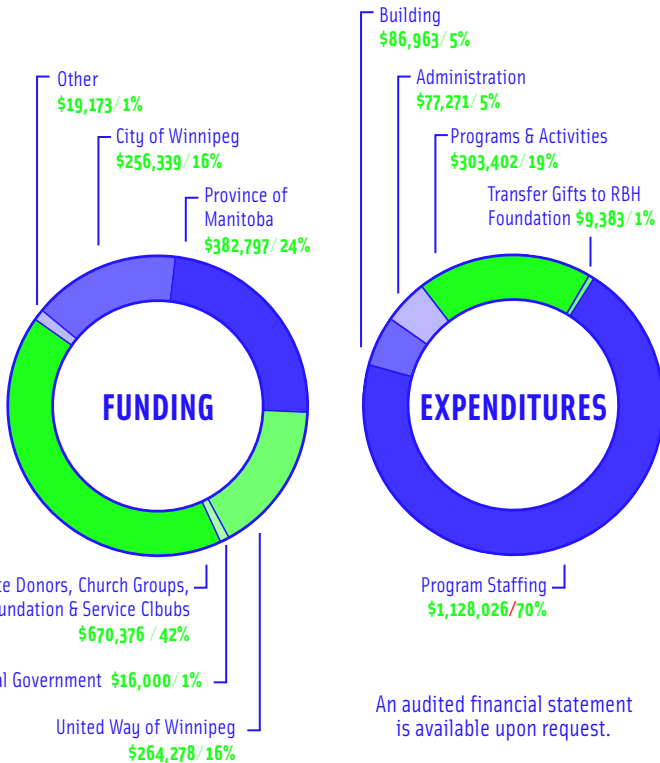

Rossbrook Legacy Circle

Make your Will known to support children and youth coming to Rossbrook House into a thriving future – join Rossbrook's Legacy Circle. Call Tom at 204-949-4097 or click on the FOUNDATION tab of www.rossbrookhouse.ca for more information.