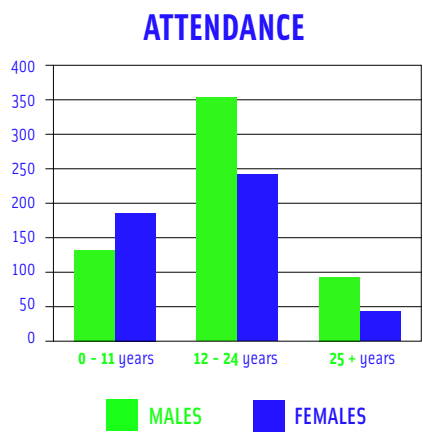

Rossbrook Legacy Circle

Make your Will known to support children and youth coming to Rossbrook House into a thriving future – join Rossbrook's Legacy Circle. Call Tom at 204-949-4097 or click on the FOUNDATION tab of www.rossbrookhouse.ca for more information.